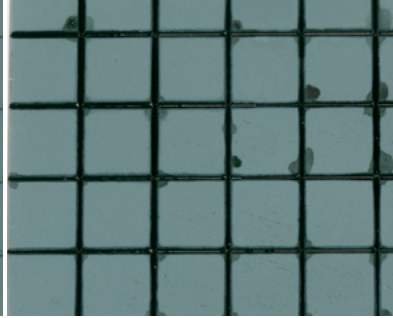

AK 070 WASH BROWN BLUE

FOR PANZER GREY

This product is especially designed to be applied over panzer grey. It's perfectly suited for German grey but also for other grey tones.

To enhance the volume of the color we apply the wash with a round brush over the selected areas.

Other applications of this product.

The wash works perfectly over any grey color as we see here on this cart.