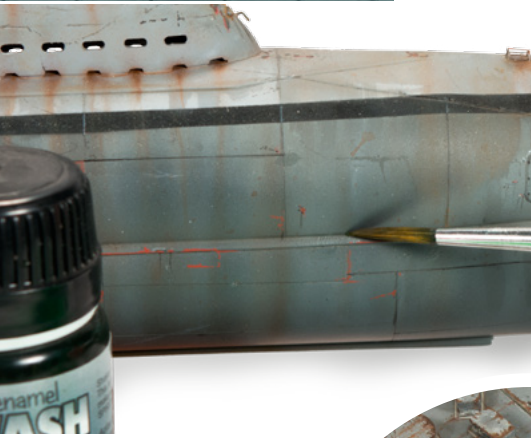

AK 070 WASH BROWN BLUE

FOR PANZER GREY

This product is especially designed to be applied over panzer grey. It's perfectly suited for German grey but also for other grey tones.

To enhance the volume of the color we apply the wash with a round brush over the selected areas.

Other applications of this product.

The wash works perfectly over any grey color as we see here on this cart.