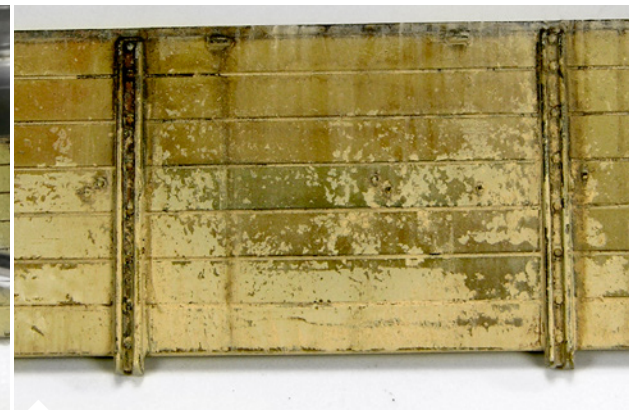

## AK 022 AFRICA DUST EFFECTS

This is a product used to realistically represent dust effects in vehicles of the Africa Korps, British, and even modern vehicles. The perfect product to make washes for accumulated surface dust, dusty tracks and much more. This product is an enamel product and it can be blended with the rest of our earth colors and can be diluted with AK Interactive White Spirit.

To get a light dusting effect on a vehicle apply the product directly from the pot in the airbrush and project it on the surface covering more in areas prone to powder.

Once it is completely dry with a clean brush dipped in thinner proceed to sweep up and down the surface previously airbrushed.

Once it is completely dry with a clean brush dipped in thinner proceed to sweep up and down the surface previously airbrushed.

Mixed with other products and used as a wash over these chains get the overall dust effect. We can add some texture with plaster.