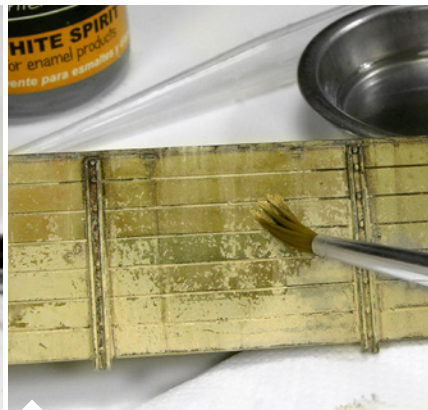

## AK 022 AFRICA DUST EFFECTS

This is a product used to realistically represent dust effects in vehicles of the Africa Korps, British, and even modern vehicles. The perfect product to make washes for accumulated surface dust, dusty tracks and much more. This product is an enamel product and it can be blended with the rest of our earth colors and can be diluted with AK Interactive White Spirit.

To get a light dusting effect on a vehicle apply the product directly from the pot in the airbrush and project it on the surface covering more in areas prone to powder.

Once it is completely dry with a clean brush dipped in thinner proceed to sweep up and down the surface previously airbrushed.

Once it is completely dry with a clean brush dipped in thinner proceed to sweep up and down the surface previously airbrushed.

Mixed with other products and used as a wash over these chains get the overall dust effect. We can add some texture with plaster.

After airbrushing the product and removed the brush observe cracks and crannies covered in dust.